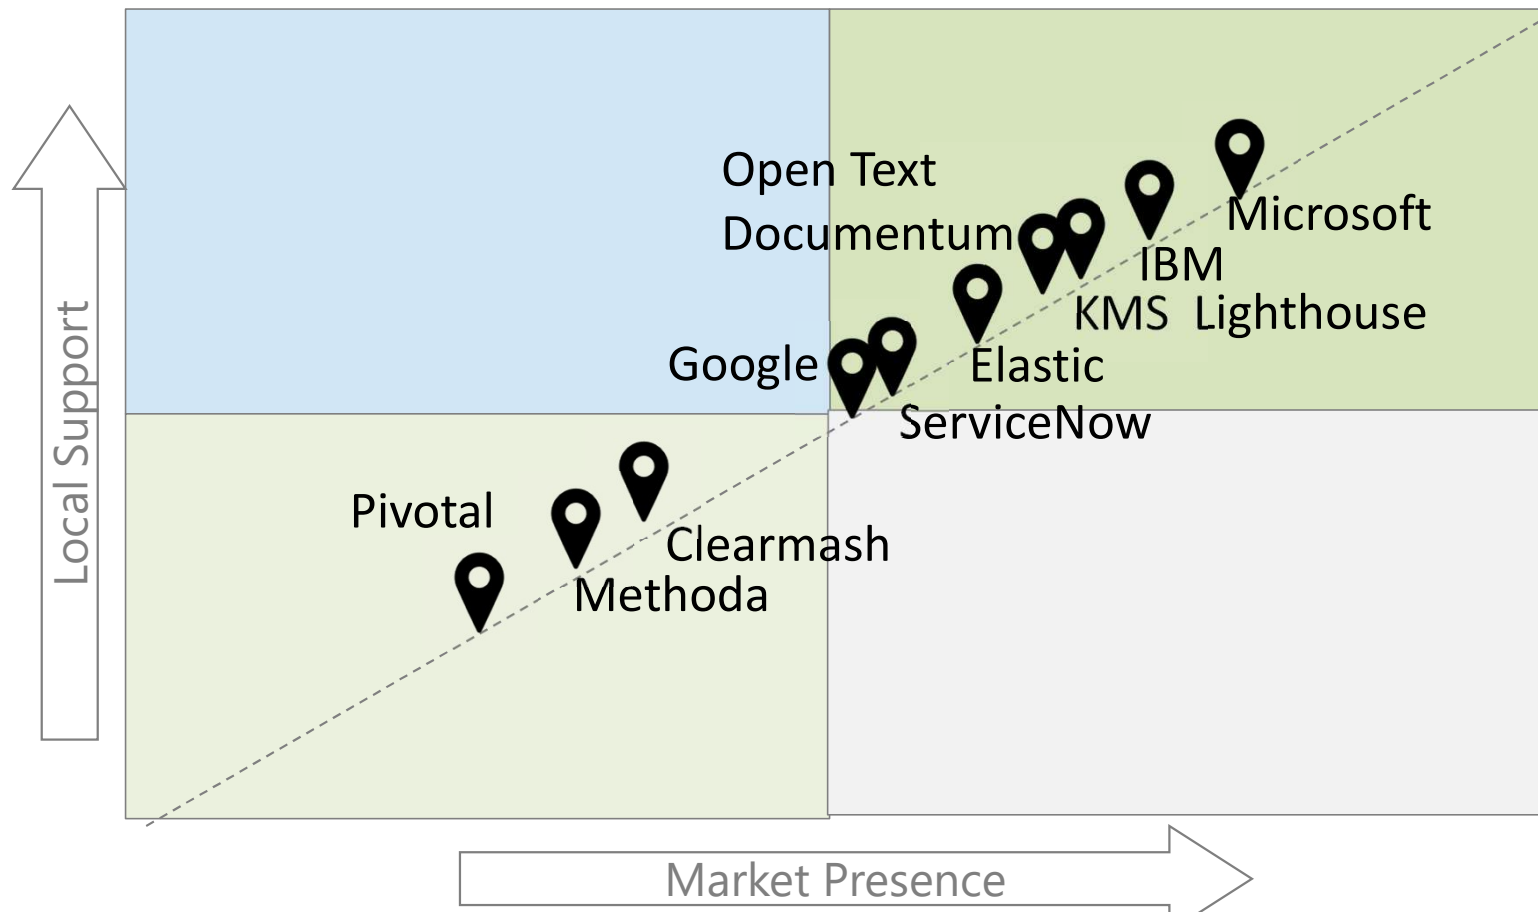

Knowledge Man. and Employee Collaboration 2022

(ECM, Portals, Search, Knowledgebases..)