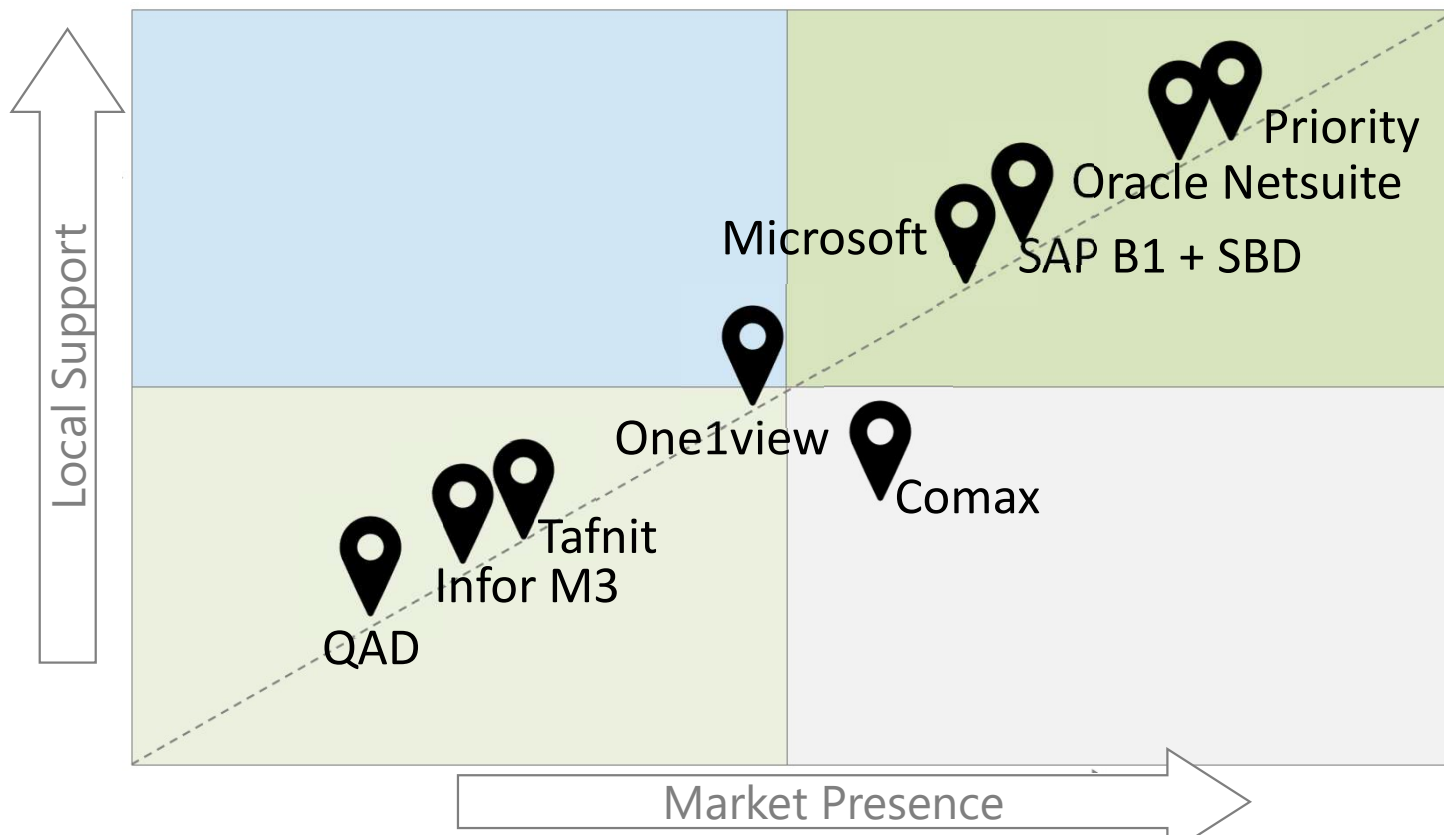

SMB + Mid-Large ERP 2022

Presence & Support in Israel

SMB + Mid market ERP projects (~10-500 users)