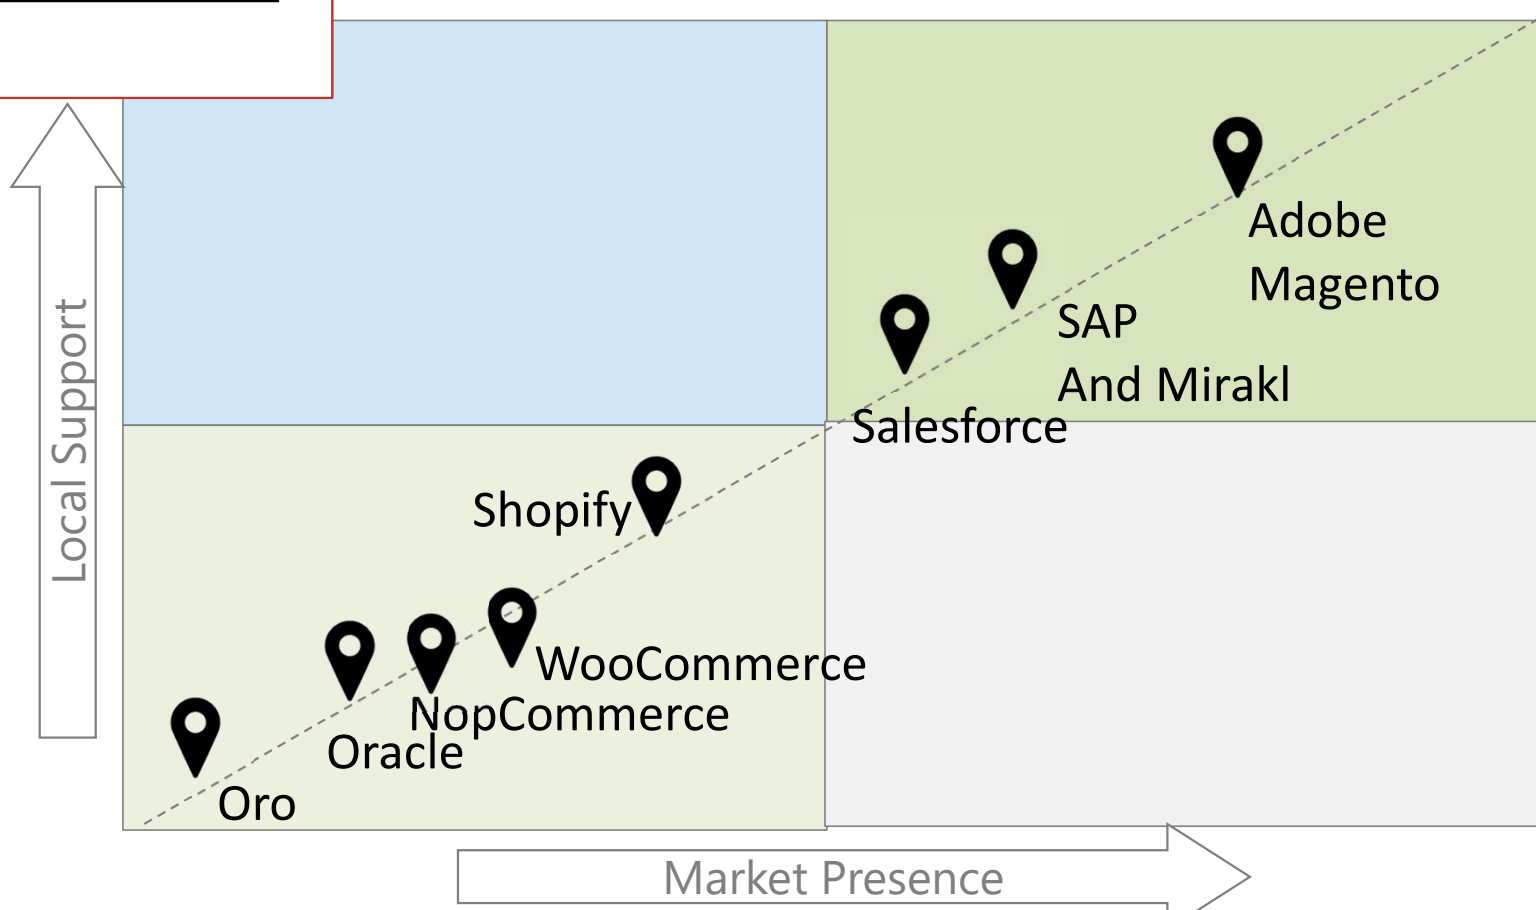

Ecommerce and Marketplace - 2022

Vendors to watch:

Oro